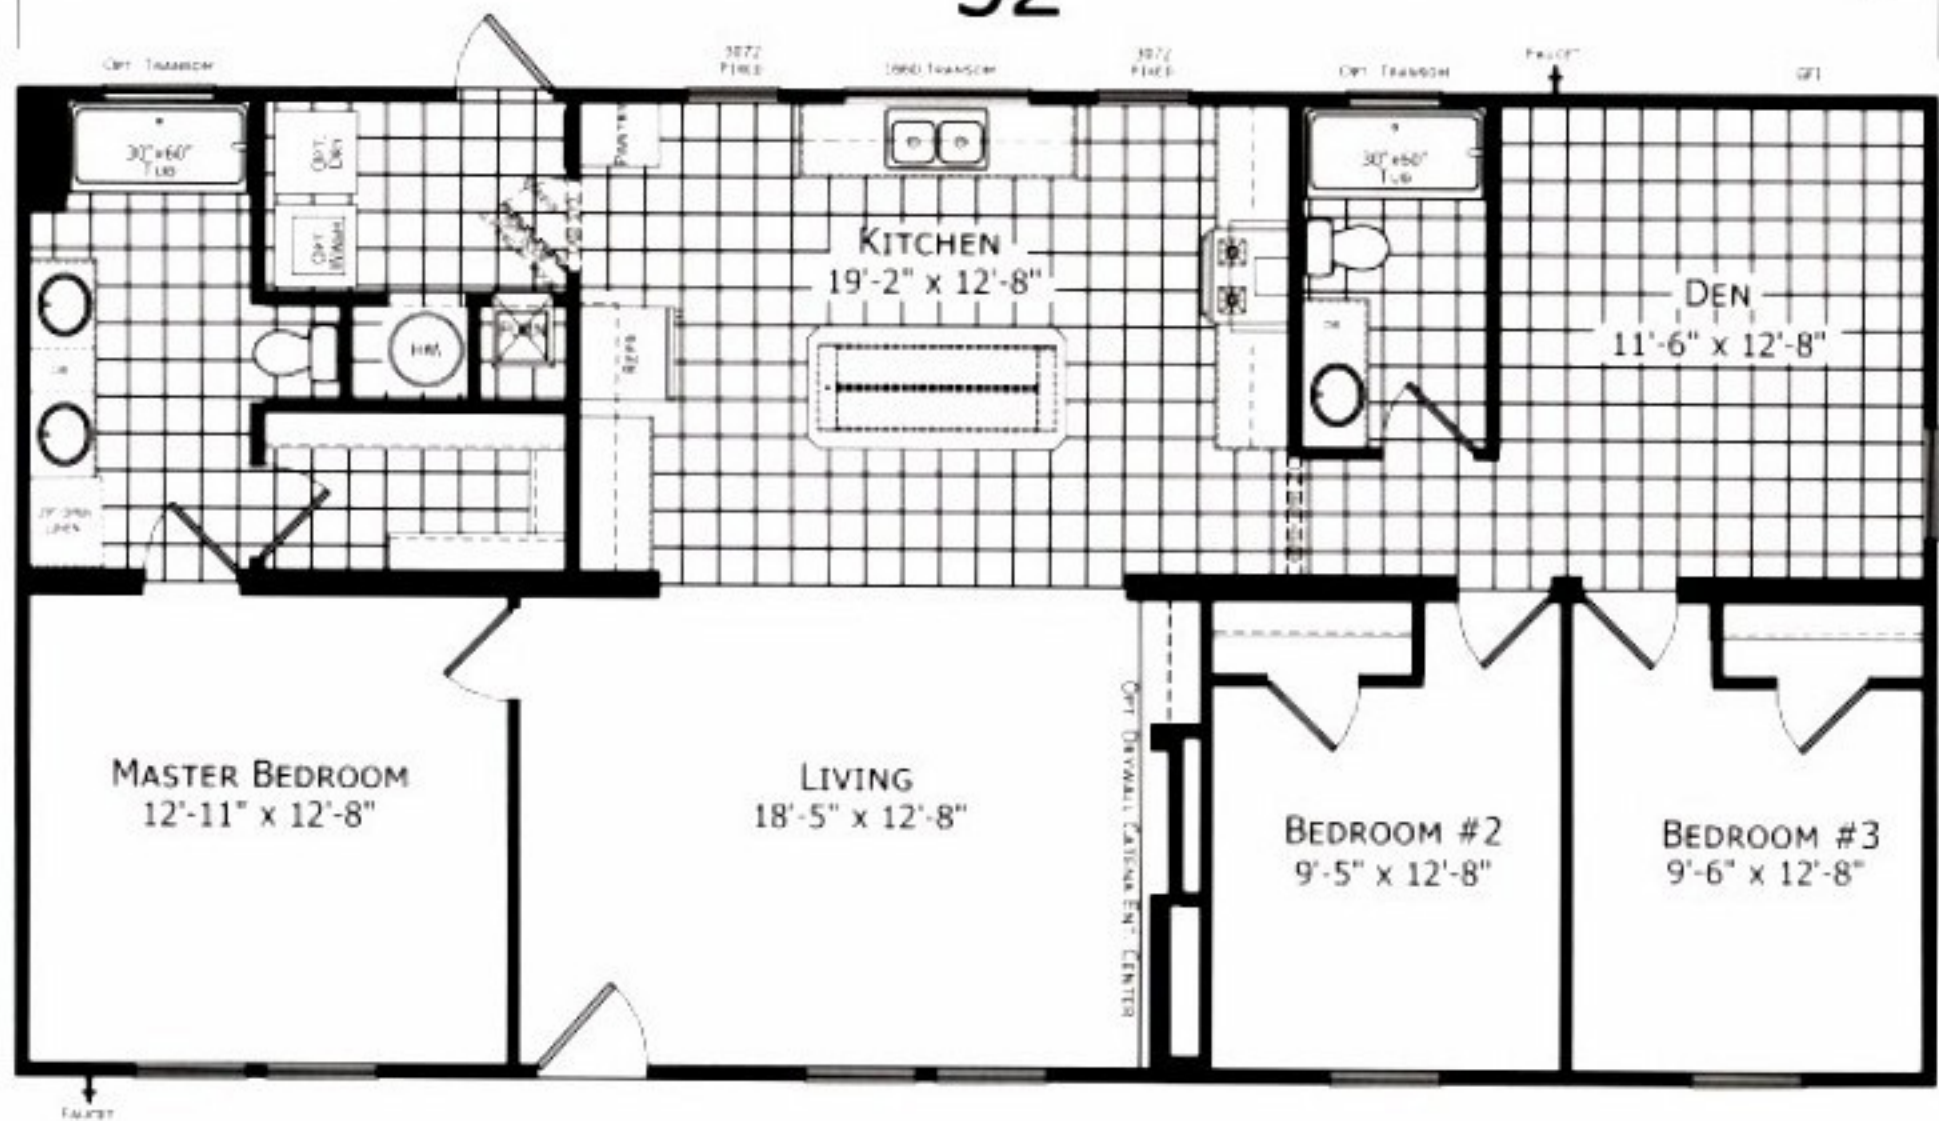

# "White Christmas"

52'

OPT. MASTER BATH #2

OPT. MASTER BATH #3

26'-8"