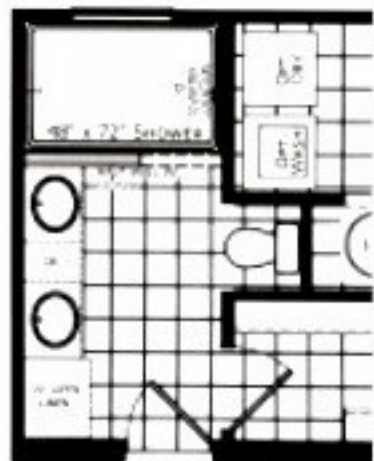

# "White Christmas"

52'

OPT. MASTER BATH #2

OPT. MASTER BATH #3

26'-8"